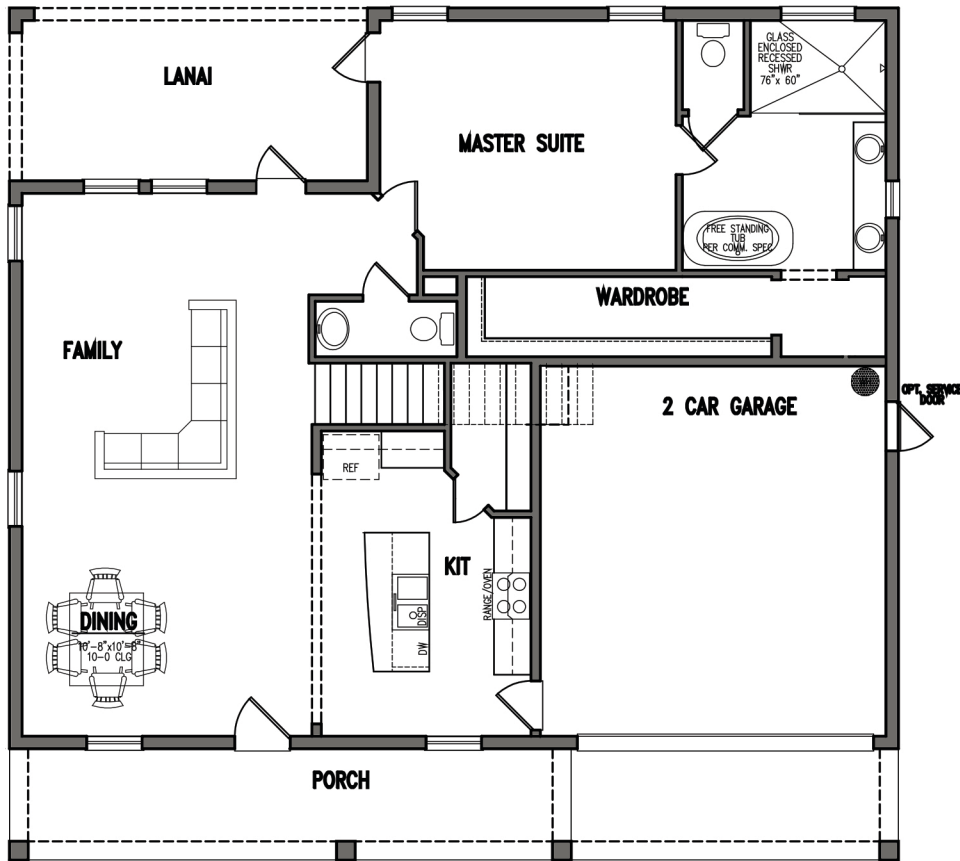

HONORE

SINGLE FAMILY HOME
2,357 SQ.FT.

Artist's conceptual rendering. Actual construction may vary in color, features and dimensions. Availability, specifications, and pricing are subject to change without notice. All plans require municipality approval and may be modified in order to comply with all developer requirements. Please inquire with a WinWay Homes representative about custom floorplan options available on this home. © 2020 WinWay Homes. CBC #1262811. All Rights Reserved. Not an offer to purchase where prohibited by law. Broker Participation Welcome.

HONORE - 2,357 Sq.Ft

FIRST FLOOR

SECOND FLOOR

PLAN SQFT

TOTAL LIVING	2357
1ST FLOOR	1340
2ND FLOOR	1017
LANAI	176
PORCH	180
2-CAR	376