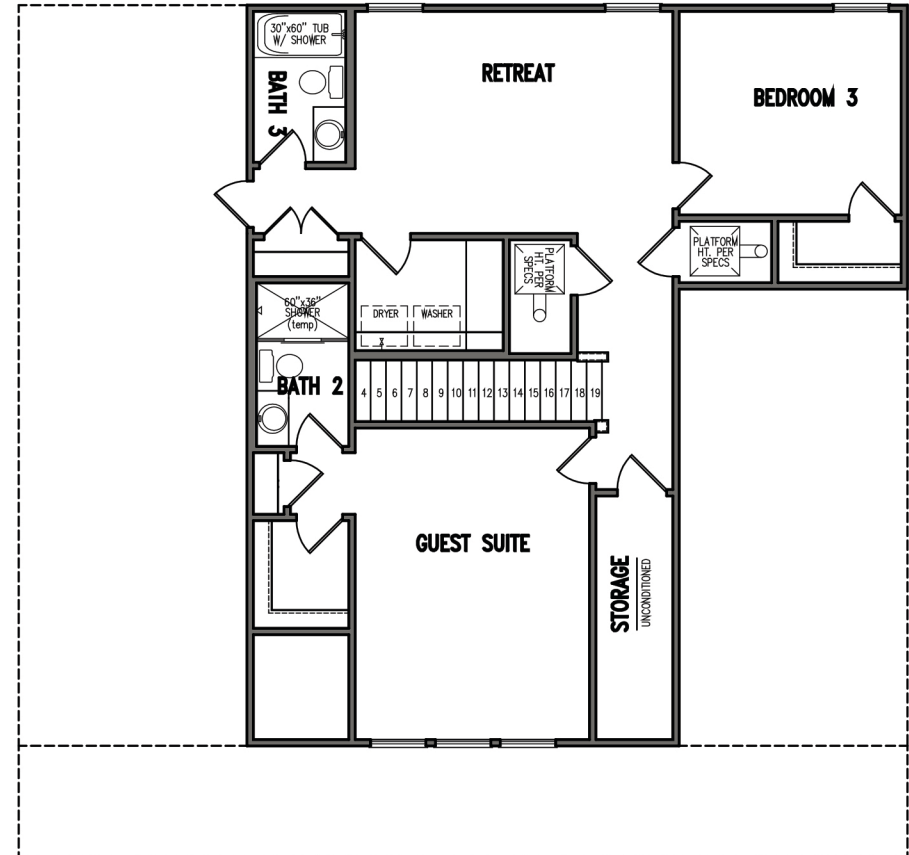

HONORE

SINGLE FAMILY HOME
2,357 SQ.FT.

Artist's conceptual rendering. Actual construction may vary in color, features and dimensions. Availability, specifications, and pricing are subject to change without notice. All plans require municipality approval and may be modified in order to comply with all developer requirements. Please inquire with a WinWay Homes representative about custom floorplan options available on this home. © 2020 WinWay Homes. CBC #1262811. All Rights Reserved. Not an offer to purchase where prohibited by law. Broker Participation Welcome.

HONORE - 2,357 Sq.Ft

FIRST FLOOR

SECOND FLOOR

PLAN SQFT

TOTAL LIVING	2357
1ST FLOOR	1340
2ND FLOOR	1017
LANAI	176
PORCH	180
2-CAR	376